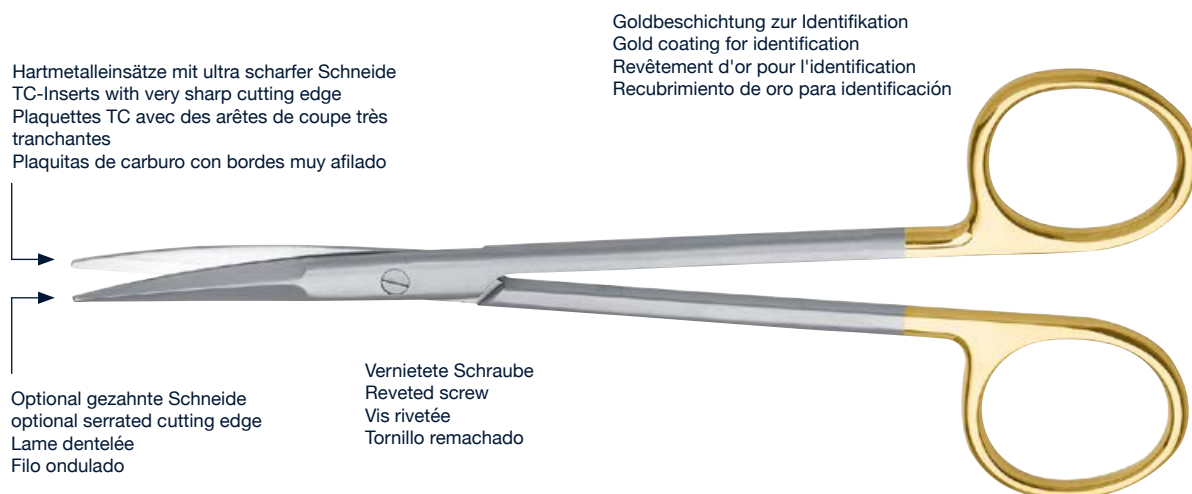

100 % MADE IN GERMANY!

The production and international sales of high-quality surgical instruments have been the focus of our Company since 1921. Since then, our family business has specialised in the manufacture of instruments for EENT and microsurgery, as well as of special-purpose scissors to meet highest demand. Our quest for perfection has been handed down from generation to generation.

SEE THE PERFECTION RIGHT DOWN TO THE TINIEST DETAIL!

Just some of the attributes characterised by our instruments are their exceptional versatility, their ergonomic handling and their maximum durability. This level of high quality requires exceptional precision in all operational processes of the production. Our skilled craftsmen apply and aim their talents with this knowledge at the forefront of their work. We are equipped with actually 10 CNC-machines and modern automated machinery. The raw materials for our products all come from German manufacturers.

Seit 1961 produzieren wir Scheren mit Hartmetall-Einsätzen. Diese sogenannten TC-Einsätze werden in einem speziellen Sinterverfahren hergestellt und garantieren durch die hohe Härte eine hervorragende Performance und Langlebigkeit der Schere. Die TC-Einsätze werden in einem aufwendigen Verfahren während dem Härteprozess im Vakuumofen mit dem Grundmaterial verbunden und im Anschluss auf modernsten CNC Maschinen geschliffen. Erfahrene Chirurgiemechaniker übernehmen das Fertigmachen der Schere.